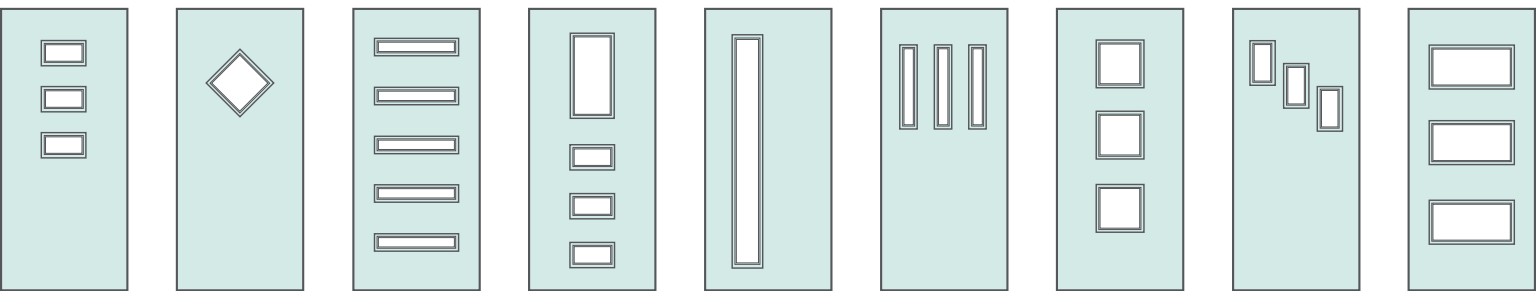

*Severe Weather only

A MOMENT IN TIME

VAPOR

This design offers low privacy

WATCH THE VIDEO
or visit odl.com/products/perspectives

Simulated Divided Lights available

Texture exposed to inside of home

SPOTLIGHTS[®] DOORGLASS