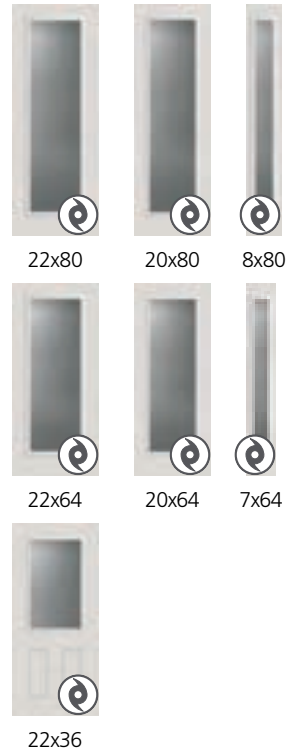

25x15 6L 22x15 6L 21x16 6L 25x15 3L 22x10 11L AT 22x10 4L 22x6 Sunburst 7L Sunburst 5L

CRYSTAL CLEAR

CLEAR

Gray Turtle Glass can be found on pg. 82

TURTLE FRIENDLY

GRAY TURTLE GLASS

Gray laminated glass meets coastal light transmittance code requirements in sea turtle nesting areas.