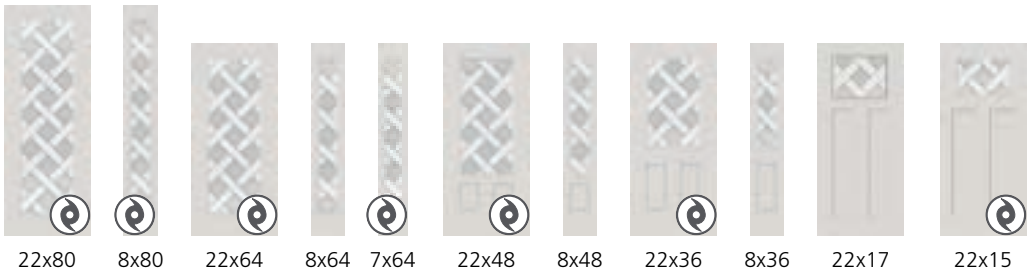

22x80

8x80

22x64

8x64

7x64

22x48

8x48

22x36

8x36

22x17

22x15