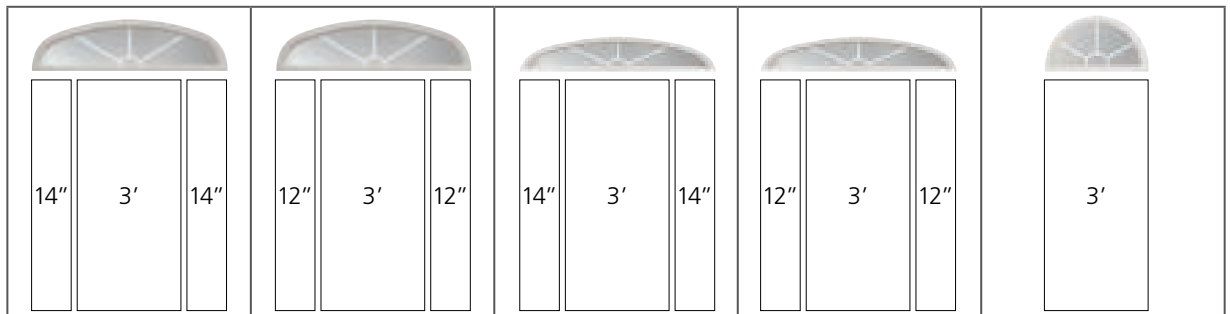

SIZE	66⁷/₈ x 13³/₄ 5L		62⁷/₈ x 13³/₄ 5L		66⁷/₈ x 9³/₄ 5L		62⁷/₈ x 9³/₄ 5L		35³/₈ x 17³/₄ 5L
BAR WIDTH	5/8"		5/8"		5/8"		5/8"		5/8"
WHITE		■		■		■		■	■

Available in Clear only