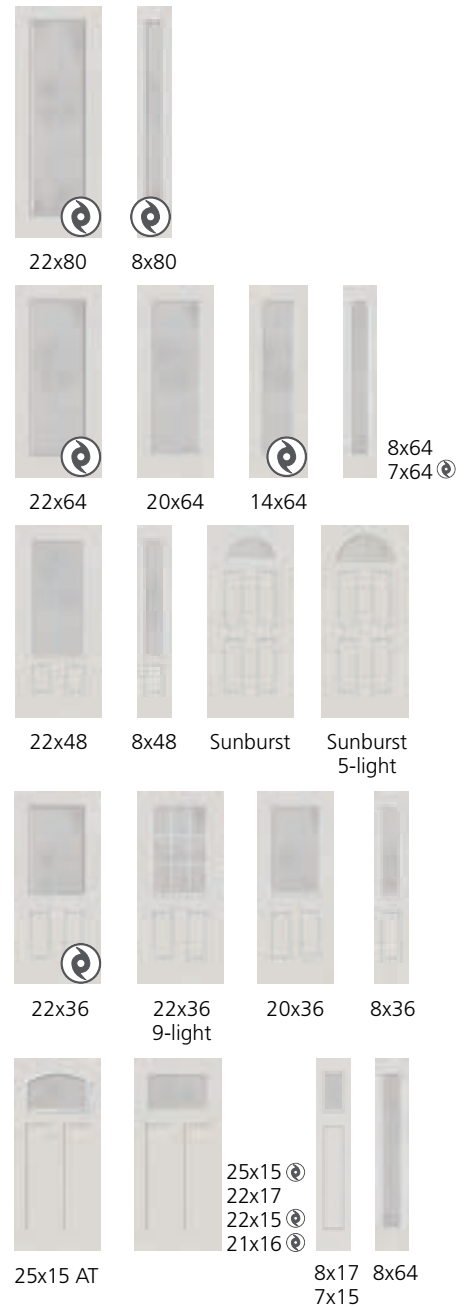

POLISHED PEBBLES

MICRO-GRANITE

This design offers maximum privacy

WATCH THE VIDEO
or visit odl.com/products/perspectives

Simulated Divided Lights available