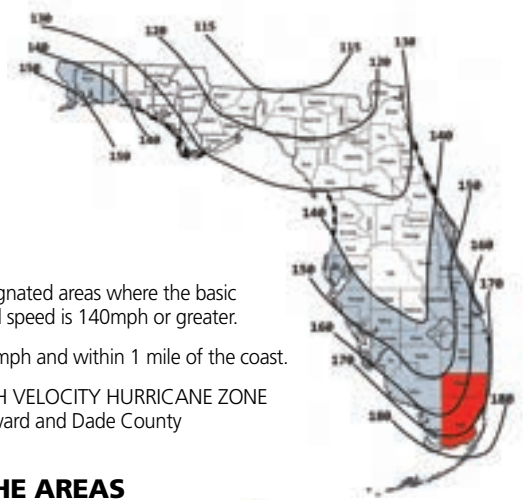

FLORIDA WIND-BORNE DEBRIS REGION FOR RISK CATEGORY II BUILDINGS

0.125" Glass Panel —
0.09" PVB Interlayer —
0.125" Glass Panel —
Decorative Panel —
Tempered Safety Glass —

ALUMINUM FLAT PROFILE FRAME